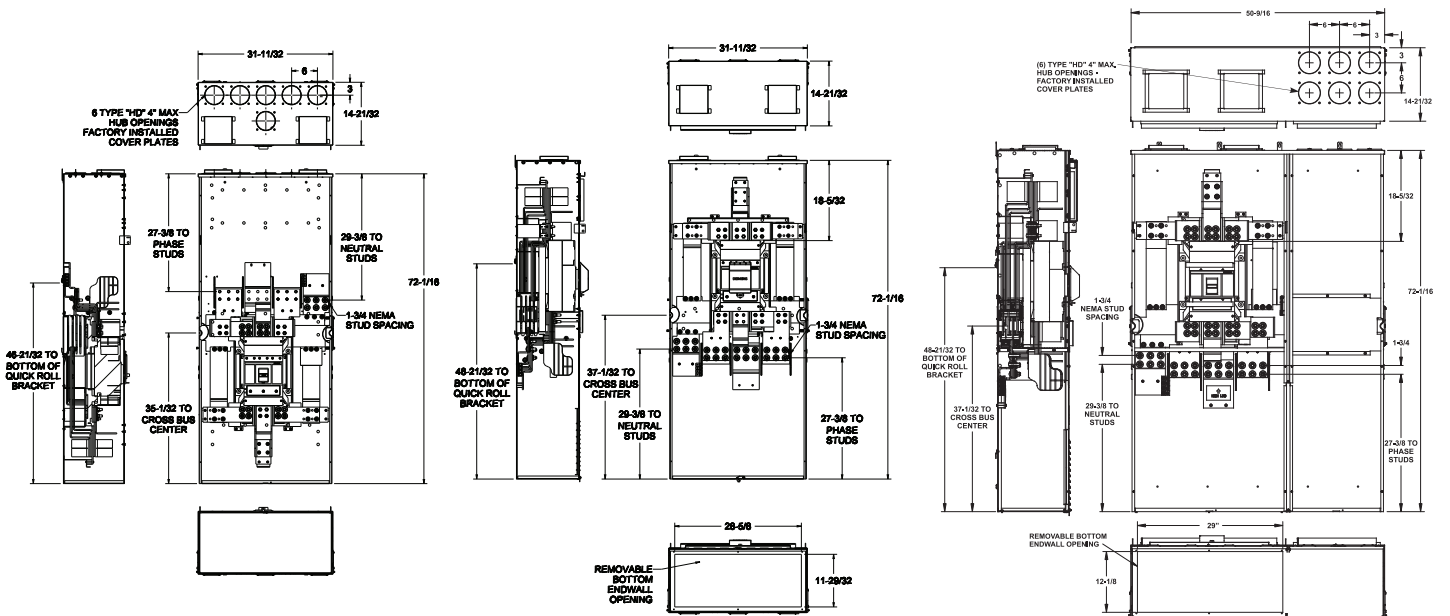

Power Mod

Type WB Standard Circuit Breaker Mains Knockout Diagrams

KB-1	
WB3200XX	WB1200XX
WB3250XX	WB1250XX
WB3300XX	WB1300XX
WB3350XX	WB1350XX
WB3400XX	WB1400XX
WB3450XX	WB1450XX
WB3500XX	WB1500XX
WB3600XX	WB1600XX

KB-2	
WB3700XX	WB1700XX
WB3800XX	WB1800XX

KB-3	
WB3900XX	WB1900XX
WB31000XX	WB11000XX
WB31200XX	WB11200XX

KB-4	
WB31400TX	WB11400TX
WB31600TX	WB11600TX
WB32000TX	WB12000TX

KB-5	
WB31400BX	WB11400BX
WB31600BX	WB11600BX
WB31800BX	WB11800BX
WB32000BX	WB12000BX