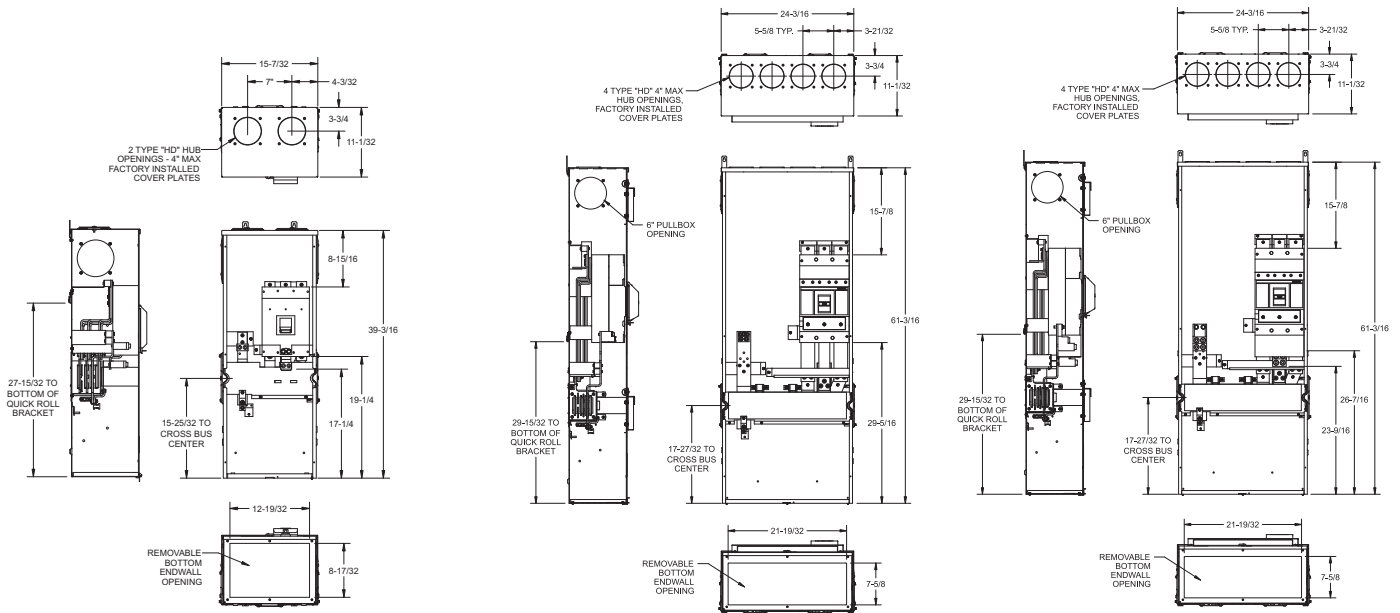

Power Mod

Type WB Standard Circuit Breaker Mains Knockout Diagrams

KB-1	
WB3200XX	WB1200XX
WB3250XX	WB1250XX
WB3300XX	WB1300XX
WB3350XX	WB1350XX
WB3400XX	WB1400XX
WB3450XX	WB1450XX
WB3500XX	WB1500XX
WB3600XX	WB1600XX

KB-2	
WB3700XX	WB1700XX
WB3800XX	WB1800XX

KB-3	
WB3900XX	WB1900XX
WB31000XX	WB11000XX
WB31200XX	WB11200XX

KB-4	
WB31400TX	WB11400TX
WB31600TX	WB11600TX
WB32000TX	WB12000TX

KB-5	
WB31400BX	WB11400BX
WB31600BX	WB11600BX
WB31800BX	WB11800BX
WB32000BX	WB12000BX