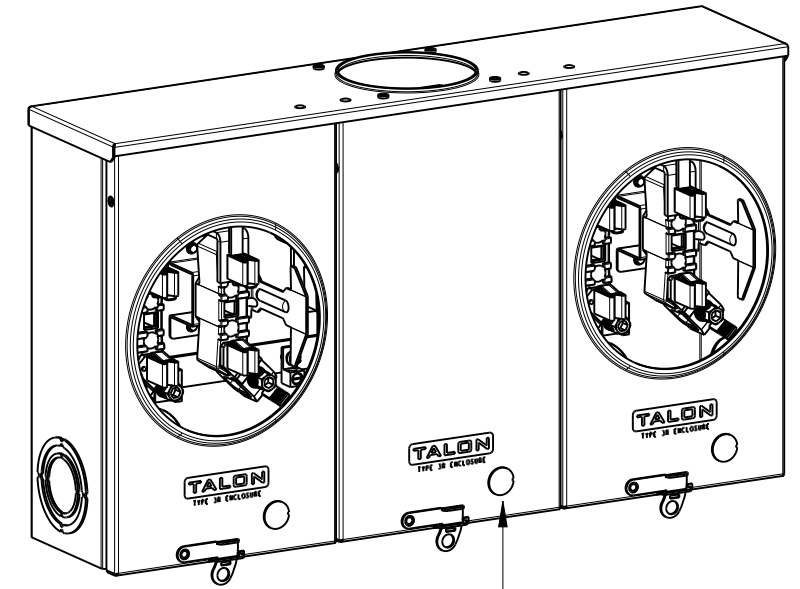

### ACCESSORIES

HD Cover Plate  
Cat No: H56933-2

5th Terminal Use Talon Kit  
Cat No: 659-0121

### HD HUB KITS

Cat No: EC56856 (3.00")  
Cat No: EC56857 (3.50")  
Cat No: EC56858 (4.00")

7/8" Barrel Lock Provision

**TALON**

**Multi-Position Metering**

Description:  
**160A Cont, 4 Jaw, A14-2POS, 600V AC,  
Painted G90 Steel**