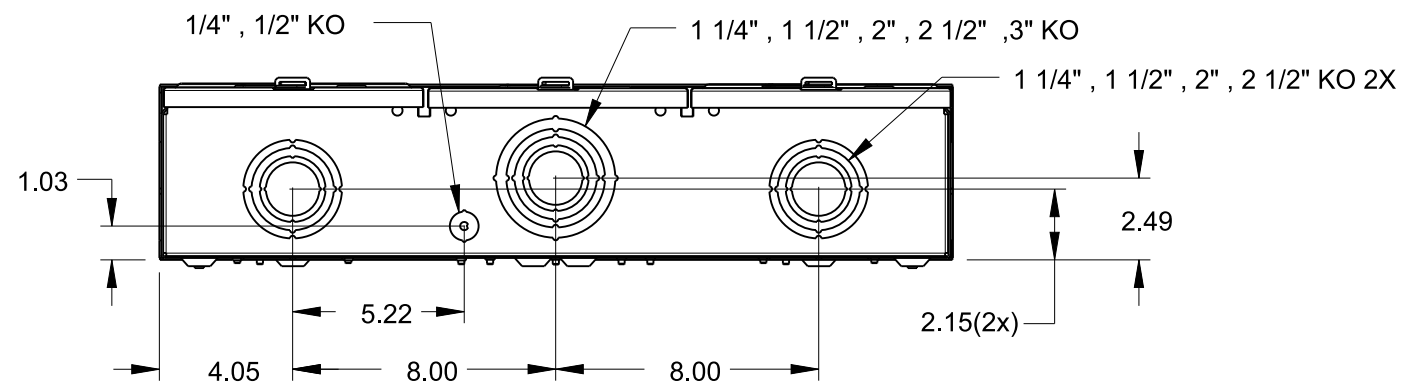

### CONNECTORS

CONNECTORS	WIRE SIZE	TORQUE
LINE, NEUTRAL LINE*	#1/0-600 Kcmil	375 IN-LB
LOAD, NEUTRAL LOAD*	#6-350 Kcmil	250 IN-LB
GROUND	#14-2	50 IN-LB

\* External Hex drive 1/2"  
\* Internal Hex drive 5/16"

### ACCESSORIES

HD Cover Plate  
Cat No: H56933-2

5th Terminal Use Talon Kit  
Cat No: 659-0121

### HD HUB KITS

Cat No: EC56856 (3.00")  
Cat No: EC56857 (3.50")  
Cat No: EC56858 (4.00")

7/8" Barrel Lock Provision

**TALON**

**Multi-Position Metering**

Description:  
**160A Cont, 4 Jaw, A14-2POS, 600V AC,  
Painted G90 Steel**