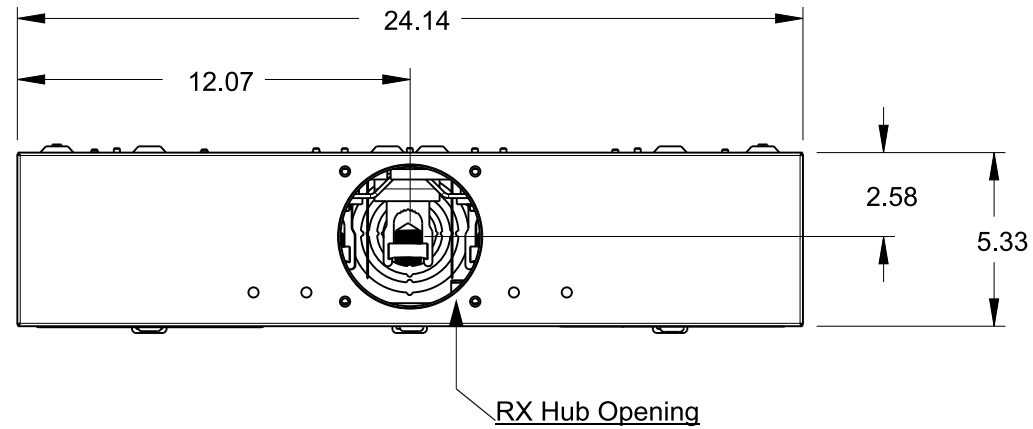

### CONNECTORS

CONNECTORS	WIRE SIZE	TORQUE
LINE, NEUTRAL LINE*	#1/0-600 Kcmil	375 IN-LB
LOAD, NEUTRAL LOAD*	#6-350 Kcmil	250 IN-LB
GROUND	#14-2	50 IN-LB

\* External Hex drive 1/2"  
\* Internal Hex drive 5/16"

### ACCESSORIES

HD Cover Plate  
Cat No: H56933-2

5th Terminal Use Talon Kit  
Cat No: 659-0121

### HD HUB KITS

Cat No: EC56856 (3.00")  
Cat No: EC56857 (3.50")  
Cat No: EC56858 (4.00")

7/8" Barrel Lock Provision

**TALON**

**Multi-Position Metering**

Description:  
**160A Cont, 4 Jaw, A14-2POS, 600V AC,  
Painted G90 Steel**