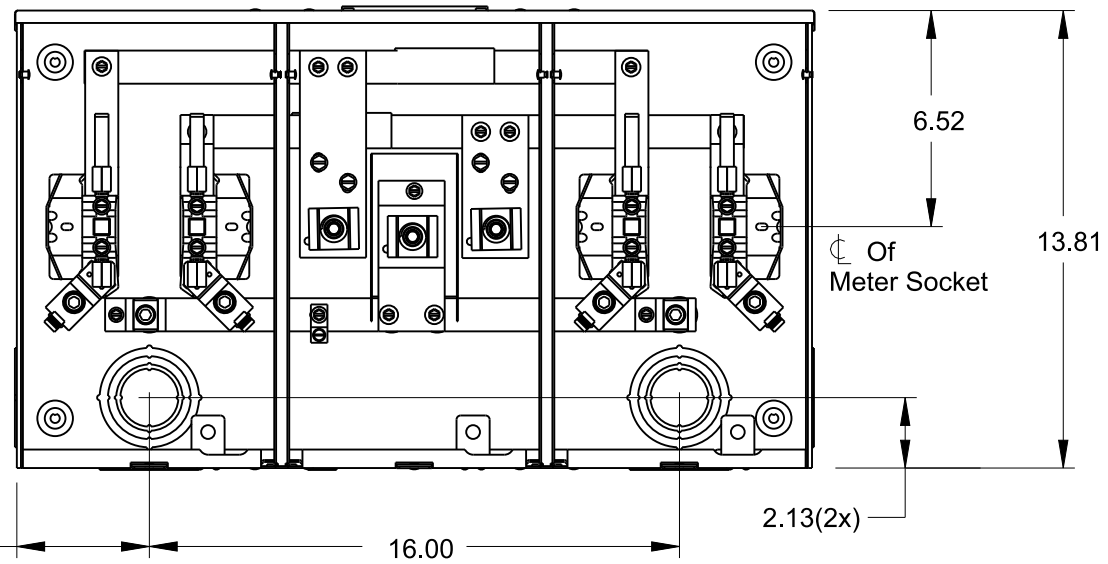

### CONNECTORS

CONNECTORS	WIRE SIZE	TORQUE
LINE, NEUTRAL LINE*	#1/0-600 Kcmil	375 IN-LB
LOAD, NEUTRAL LOAD*	#6-350 Kcmil	250 IN-LB
GROUND	#14-2	50 IN-LB

\* External Hex drive 1/2"  
\* Internal Hex drive 5/16"

### ACCESSORIES

HD Cover Plate  
Cat No: H56933-2

5th Terminal Use Talon Kit  
Cat No: 659-0121

### HD HUB KITS

Cat No: H56856-5 (3.00")  
Cat No: H56857-5 (3.50")  
Cat No: H56858-5 (4.00")

### HD HUB KITS

Cat No: EC56856 (3.00")  
Cat No: EC56857 (3.50")  
Cat No: EC56858 (4.00")

7/8" Barrel Lock Provision

**TALON**

**Multi-Position Metering**

Description:  
**160A Cont, 4 Jaw, A14-2POS, 600V AC,  
Painted G90 Steel**