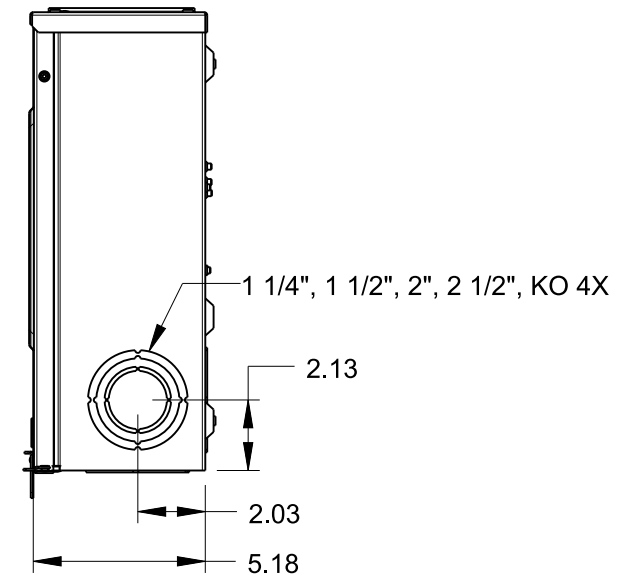

### CONNECTORS

CONNECTORS	WIRE SIZE	TORQUE
LINE, NEUTRAL LINE*	#1/0-600 Kcmil	375 IN-LB
LOAD, NEUTRAL LOAD*	#6-350 Kcmil	250 IN-LB
GROUND	#14-2	50 IN-LB

\* External Hex drive 1/2"  
\* Internal Hex drive 5/16"

### ACCESSORIES

HD Cover Plate  
Cat No: H56933-2

5th Terminal Use Talon Kit  
Cat No: 659-0121

### HD HUB KITS

Cat No: H56856-5 (3.00")  
Cat No: H56857-5 (3.50")  
Cat No: H56858-5 (4.00")

### HD HUB KITS

Cat No: EC56856 (3.00")  
Cat No: EC56857 (3.50")  
Cat No: EC56858 (4.00")

7/8" Barrel Lock Provision

**TALON**

**Multi-Position Metering**

Description:  
**160A Cont, 4 Jaw, A14-2POS, 600V AC,  
Painted G90 Steel**