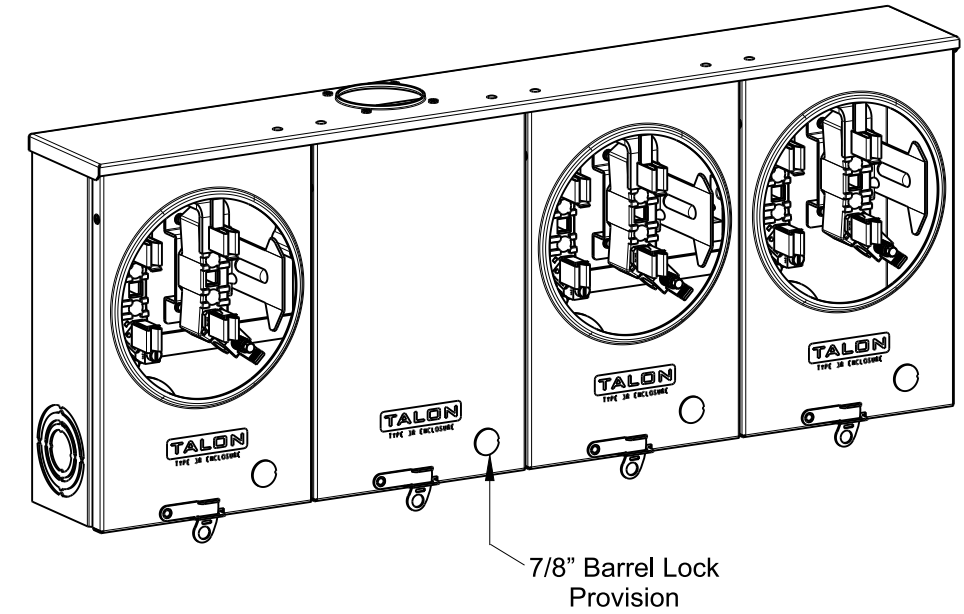

Catalog Number: UA3311-0PGP

Features and Ratings

- Ringless Type Meter Socket
- 100A Continuous, 100A Max, 3 Position, 200Amp Overall
- Outdoor Enclosure (NEMA Type 3R)
- Painted G90 Steel
- 1 Phase, 3 Wire, 600V AC
- 4 Jaw
- Horn Bypass
- For Overhead or Underground Service
- RX Hub Opening
- 7/8" Barrel Lock Provision

CONNECTORS	WIRE SIZE	TORQUE
LINE	#6-350 Kcmil	250 IN-LB
LOAD	#14-2/0	50 IN-LB
GROUND	#14-2	50 IN-LB

* External Hex drive 1/2"
* Internal Hex drive 5/16"

ACCESSORIES

HUB COVER PLATE
Cat No: H38595-1

5th Terminal Use Talon Kit
Cat No: 659-0121

RX HUB KITS

Cat No: H38598-2 (1.50")
Cat No: H38600-2 (2.50")

RX HUB KITS

Cat No: EC38598 (1.50")
Cat No: EC38600 (2.50")

TALON

Multi-Position Metering

Description:
**100A Cont, 4 Jaw, A12-3POS, 600VAC,
Painted G90 Steel**