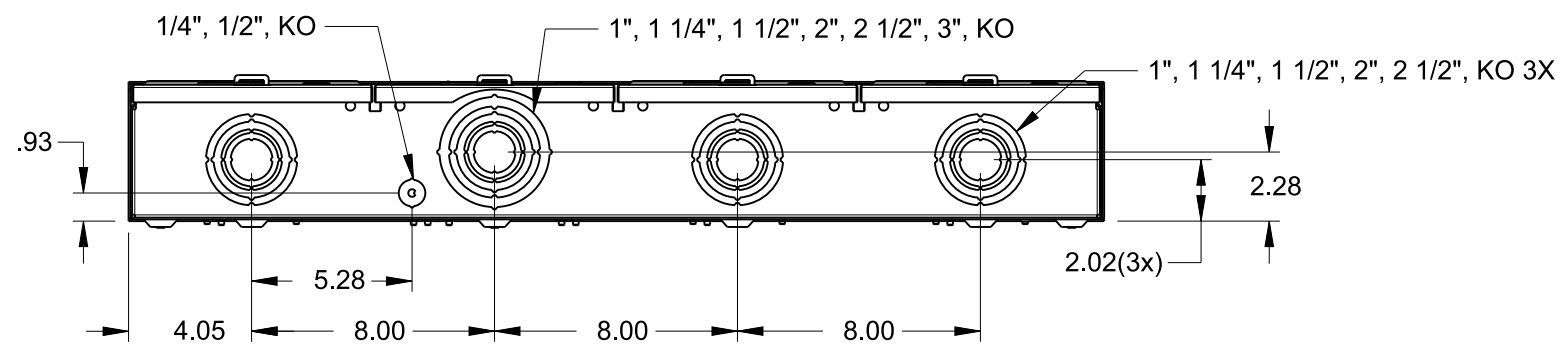

Catalog Number: UA3311-0PGP

Features and Ratings

- Ringless Type Meter Socket
- 100A Continuous, 100A Max, 3 Position, 200Amp Overall
- Outdoor Enclosure (NEMA Type 3R)
- Painted G90 Steel
- 1 Phase, 3 Wire, 600V AC
- 4 Jaw
- Horn Bypass
- For Overhead or Underground Service
- RX Hub Opening
- 7/8" Barrel Lock Provision

CONNECTORS	WIRE SIZE	TORQUE
LINE	#6-350 Kcmil	250 IN-LB
LOAD	#14-2/0	50 IN-LB
GROUND	#14-2	50 IN-LB

* External Hex drive 1/2"
* Internal Hex drive 5/16"

ACCESSORIES

HUB COVER PLATE
Cat No: H38595-1

5th Terminal Use Talon Kit
Cat No: 659-0121

RX HUB KITS

Cat No: H38598-2 (1.50")
Cat No: H38600-2 (2.50")

RX HUB KITS

Cat No: EC38598 (1.50")
Cat No: EC38600 (2.50")

TALON

Multi-Position Metering

Description:
**100A Cont, 4 Jaw, A12-3POS, 600VAC,
Painted G90 Steel**