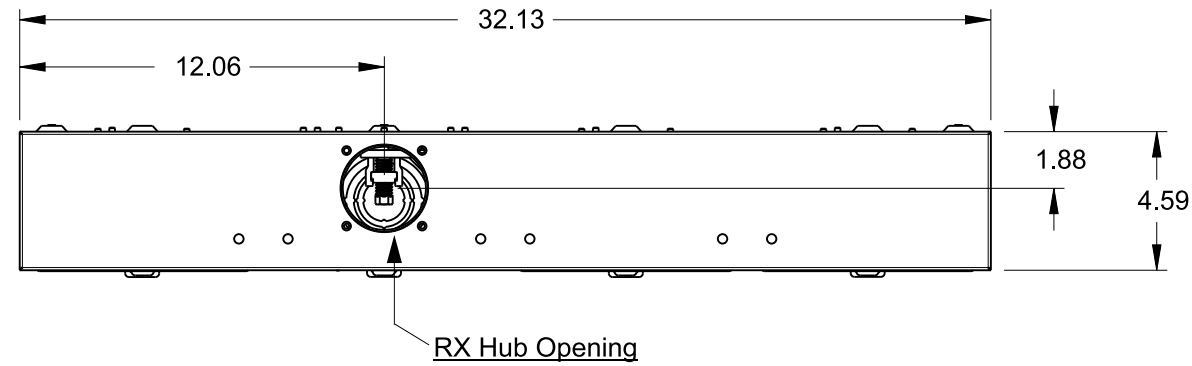

Catalog Number: UA3311-0PGP

Features and Ratings

- Ringless Type Meter Socket
- 100A Continuous, 100A Max, 3 Position, 200Amp Overall
- Outdoor Enclosure (NEMA Type 3R)
- Painted G90 Steel
- 1 Phase, 3 Wire, 600V AC
- 4 Jaw
- Horn Bypass
- For Overhead or Underground Service
- RX Hub Opening
- 7/8" Barrel Lock Provision

CONNECTORS	WIRE SIZE	TORQUE
LINE	#6-350 Kcmil	250 IN-LB
LOAD	#14-2/0	50 IN-LB
GROUND	#14-2	50 IN-LB

* External Hex drive 1/2"
* Internal Hex drive 5/16"

ACCESSORIES

HUB COVER PLATE
Cat No: H38595-1

5th Terminal Use Talon Kit
Cat No: 659-0121

RX HUB KITS

Cat No: H38598-2 (1.50")
Cat No: H38600-2 (2.50")

RX HUB KITS

Cat No: EC38598 (1.50")
Cat No: EC38600 (2.50")

TALON

Multi-Position Metering

Description:
**100A Cont, 4 Jaw, A12-3POS, 600VAC,
Painted G90 Steel**