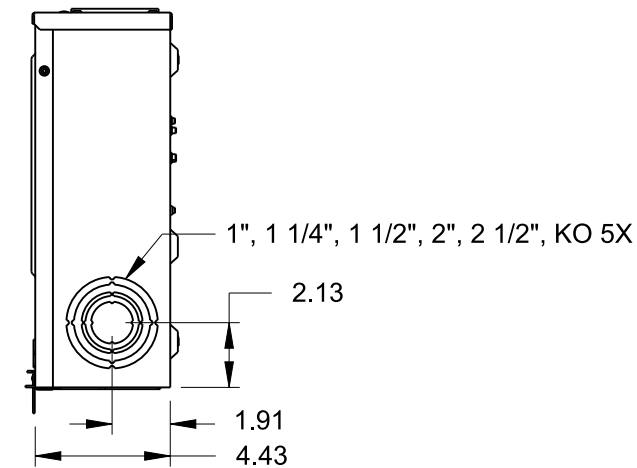

Catalog Number: UA3311-0PGP

Features and Ratings

- Ringless Type Meter Socket
- 100A Continuous, 100A Max, 3 Position, 200Amp Overall
- Outdoor Enclosure (NEMA Type 3R)
- Painted G90 Steel
- 1 Phase, 3 Wire, 600V AC
- 4 Jaw
- Horn Bypass
- For Overhead or Underground Service
- RX Hub Opening
- 7/8" Barrel Lock Provision

CONNECTORS	WIRE SIZE	TORQUE
LINE	#6-350 Kcmil	250 IN-LB
LOAD	#14-2/0	50 IN-LB
GROUND	#14-2	50 IN-LB

* External Hex drive 1/2"
* Internal Hex drive 5/16"

ACCESSORIES

HUB COVER PLATE
Cat No: H38595-1

5th Terminal Use Talon Kit
Cat No: 659-0121

RX HUB KITS

Cat No: H38598-2 (1.50")
Cat No: H38600-2 (2.50")

RX HUB KITS

Cat No: EC38598 (1.50")
Cat No: EC38600 (2.50")

TALON

Multi-Position Metering

Description:
**100A Cont, 4 Jaw, A12-3POS, 600VAC,
Painted G90 Steel**