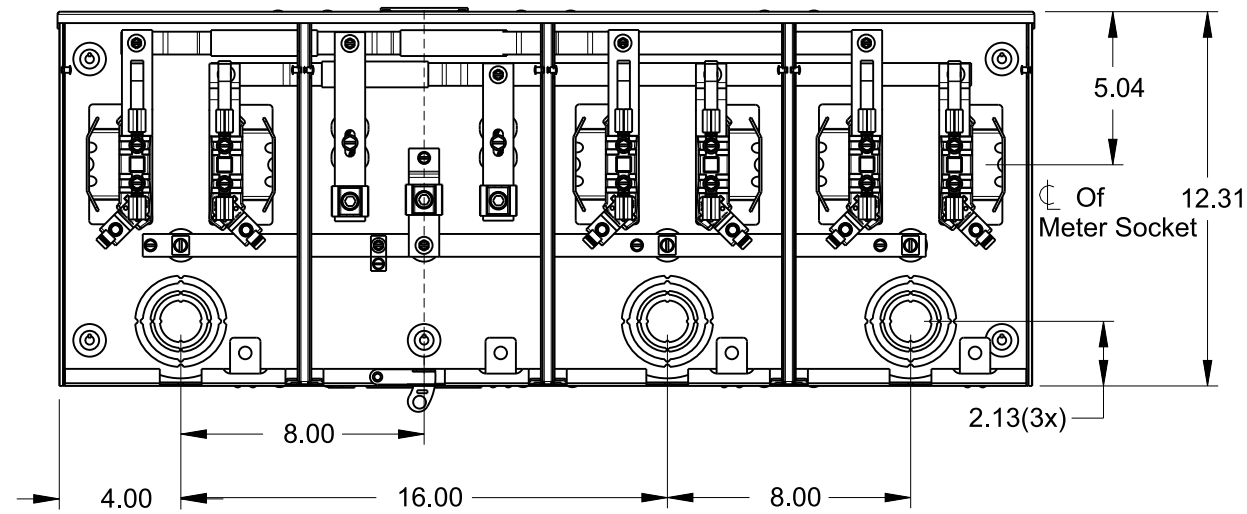

Catalog Number: UA3311-0PGP

Features and Ratings

- Ringless Type Meter Socket
- 100A Continuous, 100A Max, 3 Position, 200Amp Overall
- Outdoor Enclosure (NEMA Type 3R)
- Painted G90 Steel
- 1 Phase, 3 Wire, 600V AC
- 4 Jaw
- Horn Bypass
- For Overhead or Underground Service
- RX Hub Opening
- 7/8" Barrel Lock Provision

CONNECTORS	WIRE SIZE	TORQUE
LINE	#6-350 Kcmil	250 IN-LB
LOAD	#14-2/0	50 IN-LB
GROUND	#14-2	50 IN-LB

* External Hex drive 1/2"
* Internal Hex drive 5/16"

ACCESSORIES

HUB COVER PLATE
Cat No: H38595-1

5th Terminal Use Talon Kit
Cat No: 659-0121

RX HUB KITS

Cat No: H38598-2 (1.50")
Cat No: H38600-2 (2.50")

RX HUB KITS

Cat No: EC38598 (1.50")
Cat No: EC38600 (2.50")

TALON

Multi-Position Metering

Description:
**100A Cont, 4 Jaw, A12-3POS, 600VAC,
Painted G90 Steel**