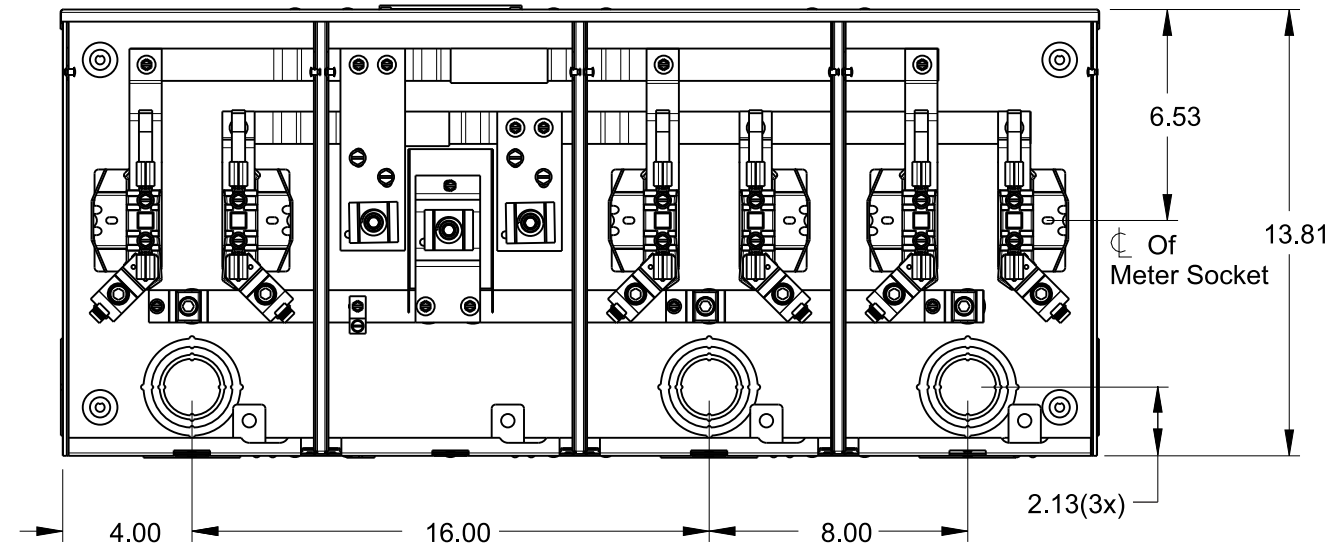

Catalog Number: UA3717-YPGP

Features and Ratings

- Ringless Type Meter Socket
- 160A Continuous, 200A Max, 3 Position, 270Amp Overall
- Outdoor Enclosure (NEMA Type 3R)
- Painted G90 Steel
- 1 Phase, 3 Wire, 600V AC
- 4 Jaw
- Horn Bypass
- For Overhead or Underground Service
- HD Hub Opening
- 7/8" Barrel Lock Provision

CONNECTORS

CONNECTORS	WIRE SIZE	TORQUE
LINE, NEUTRAL LINE*	#1/0-600 Kcmil	375 IN-LB
LOAD, NEUTRAL LOAD*	#6-350 Kcmil	250 IN-LB
GROUND	#14-2	50 IN-LB

* External Hex drive 1/2"
* Internal Hex drive 5/16"

ACCESSORIES

Meter Opening Cover Plate
Cat No: H39968
HD Cover Plate
Cat No: H56933-2

HD HUB KITS

Cat No: H56856-5 (3.00")
Cat No: H56857-5 (3.50")
Cat No: H56858-5 (4.00")
HD HUB KITS
Cat No: EC56856 (3.00")
Cat No: EC56857 (3.50")
Cat No: EC56858 (4.00")

5th Terminal Use Talon Kit
Cat No: 659-0121

TALON

Multi-Position Metering

Description:
**160A Cont, 4 Jaw, A14-3POS, 600VAC,
Painted G90 Steel**