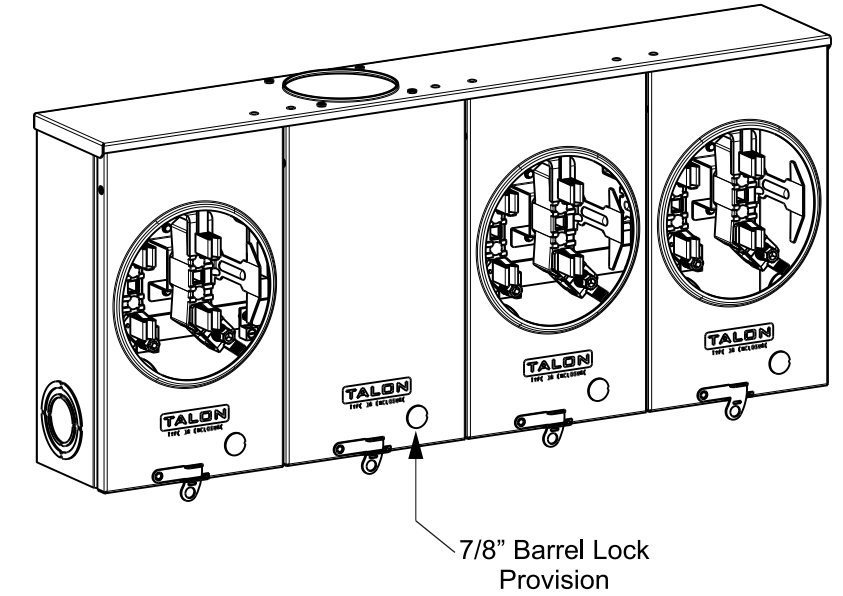

Catalog Number: UA3717-YPGP

Features and Ratings

- Ringless Type Meter Socket
- 160A Continuous, 200A Max, 3 Position, 270Amp Overall
- Outdoor Enclosure (NEMA Type 3R)
- Painted G90 Steel
- 1 Phase, 3 Wire, 600V AC
- 4 Jaw
- Horn Bypass
- For Overhead or Underground Service
- HD Hub Opening
- 7/8" Barrel Lock Provision

CONNECTORS

CONNECTORS	WIRE SIZE	TORQUE
LINE, NEUTRAL LINE*	#1/0-600 Kcmil	375 IN-LB
LOAD, NEUTRAL LOAD*	#6-350 Kcmil	250 IN-LB
GROUND	#14-2	50 IN-LB

* External Hex drive 1/2"
* Internal Hex drive 5/16"

ACCESSORIES

Meter Opening Cover Plate
Cat No: H39968
HD Cover Plate
Cat No: H56933-2

HD HUB KITS

Cat No: H56856-5 (3.00")
Cat No: H56857-5 (3.50")
Cat No: H56858-5 (4.00")
HD HUB KITS
Cat No: EC56856 (3.00")
Cat No: EC56857 (3.50")
Cat No: EC56858 (4.00")

5th Terminal Use Talon Kit
Cat No: 659-0121

TALON

Multi-Position Metering

Description:
**160A Cont, 4 Jaw, A14-3POS, 600VAC,
Painted G90 Steel**