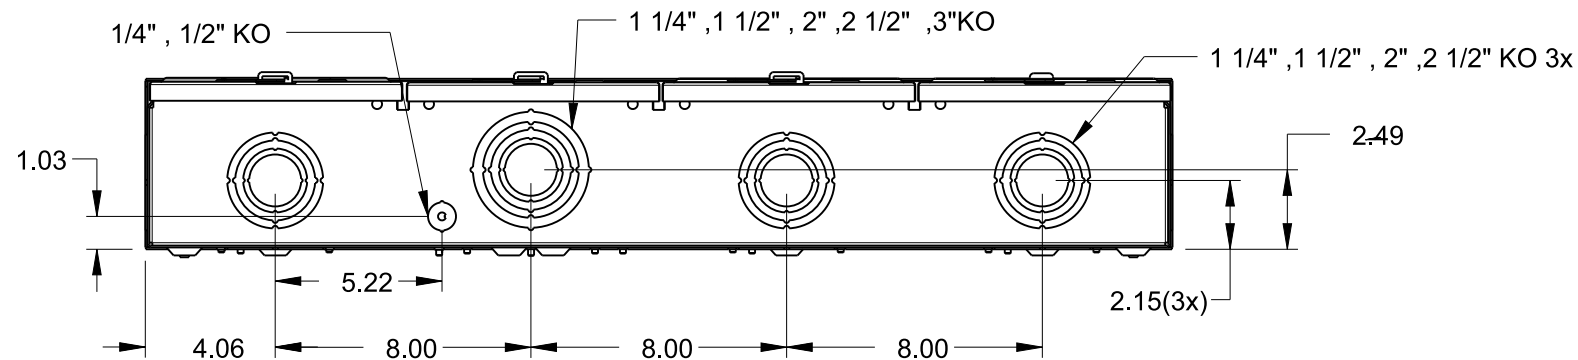

Catalog Number: UA3717-YPGP

Features and Ratings

- Ringless Type Meter Socket
- 160A Continuous, 200A Max, 3 Position, 270Amp Overall
- Outdoor Enclosure (NEMA Type 3R)
- Painted G90 Steel
- 1 Phase, 3 Wire, 600V AC
- 4 Jaw
- Horn Bypass
- For Overhead or Underground Service
- HD Hub Opening
- 7/8" Barrel Lock Provision

CONNECTORS

CONNECTORS	WIRE SIZE	TORQUE
LINE, NEUTRAL LINE*	#1/0-600 Kcmil	375 IN-LB
LOAD, NEUTRAL LOAD*	#6-350 Kcmil	250 IN-LB
GROUND	#14-2	50 IN-LB

* External Hex drive 1/2"
* Internal Hex drive 5/16"

ACCESSORIES

Meter Opening Cover Plate
Cat No: H39968
HD Cover Plate
Cat No: H56933-2

HD HUB KITS

Cat No: H56856-5 (3.00")
Cat No: H56857-5 (3.50")
Cat No: H56858-5 (4.00")
HD HUB KITS
Cat No: EC56856 (3.00")
Cat No: EC56857 (3.50")
Cat No: EC56858 (4.00")

5th Terminal Use Talon Kit
Cat No: 659-0121

TALON

Multi-Position Metering

Description:
**160A Cont, 4 Jaw, A14-3POS, 600VAC,
Painted G90 Steel**