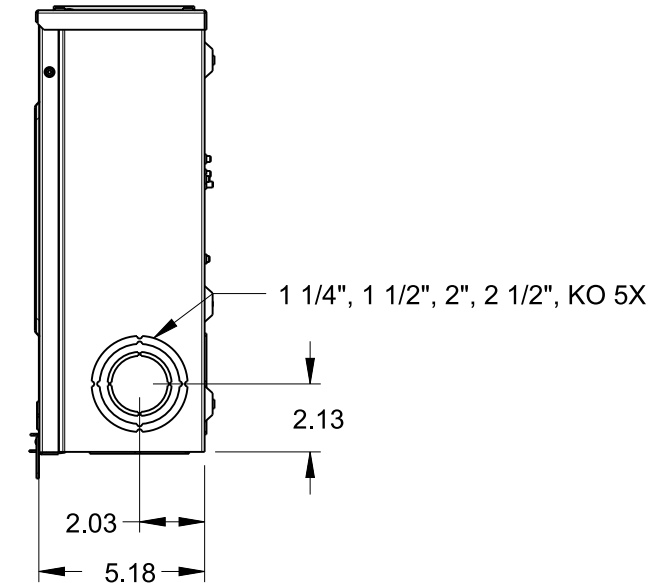

Catalog Number: UA3717-YPGP

Features and Ratings

- Ringless Type Meter Socket
- 160A Continuous, 200A Max, 3 Position, 270Amp Overall
- Outdoor Enclosure (NEMA Type 3R)
- Painted G90 Steel
- 1 Phase, 3 Wire, 600V AC
- 4 Jaw
- Horn Bypass
- For Overhead or Underground Service
- HD Hub Opening
- 7/8" Barrel Lock Provision

CONNECTORS

CONNECTORS	WIRE SIZE	TORQUE
LINE, NEUTRAL LINE*	#1/0-600 Kcmil	375 IN-LB
LOAD, NEUTRAL LOAD*	#6-350 Kcmil	250 IN-LB
GROUND	#14-2	50 IN-LB

* External Hex drive 1/2"
* Internal Hex drive 5/16"

ACCESSORIES

Meter Opening Cover Plate
Cat No: H39968
HD Cover Plate
Cat No: H56933-2

HD HUB KITS

Cat No: H56856-5 (3.00")
Cat No: H56857-5 (3.50")
Cat No: H56858-5 (4.00")
HD HUB KITS
Cat No: EC56856 (3.00")
Cat No: EC56857 (3.50")
Cat No: EC56858 (4.00")

5th Terminal Use Talon Kit
Cat No: 659-0121

TALON

Multi-Position Metering

Description:
**160A Cont, 4 Jaw, A14-3POS, 600VAC,
Painted G90 Steel**