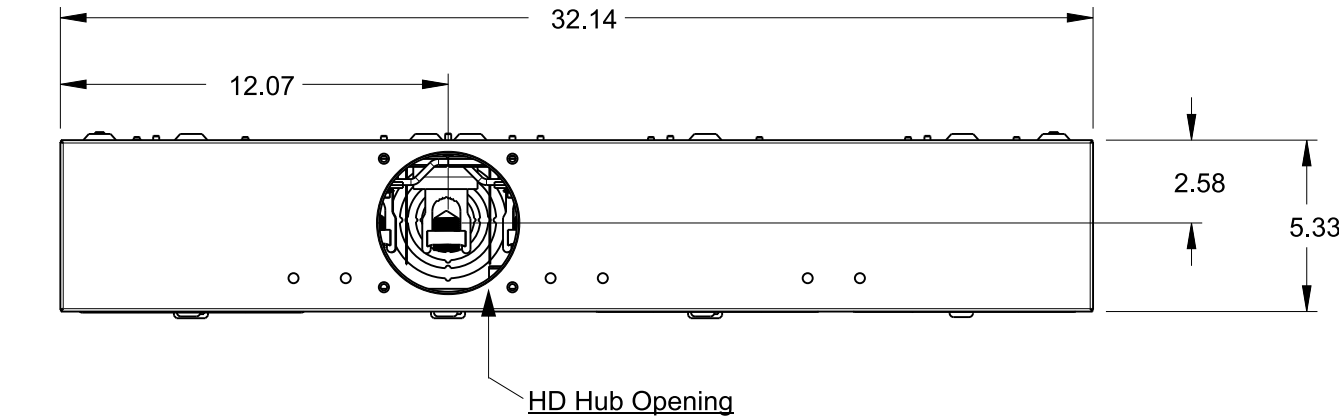

Catalog Number: UA3717-YPGP

Features and Ratings

- Ringless Type Meter Socket
- 160A Continuous, 200A Max, 3 Position, 270Amp Overall
- Outdoor Enclosure (NEMA Type 3R)
- Painted G90 Steel
- 1 Phase, 3 Wire, 600V AC
- 4 Jaw
- Horn Bypass
- For Overhead or Underground Service
- HD Hub Opening
- 7/8" Barrel Lock Provision

CONNECTORS

CONNECTORS	WIRE SIZE	TORQUE
LINE, NEUTRAL LINE*	#1/0-600 Kcmil	375 IN-LB
LOAD, NEUTRAL LOAD*	#6-350 Kcmil	250 IN-LB
GROUND	#14-2	50 IN-LB

* External Hex drive 1/2"
* Internal Hex drive 5/16"

ACCESSORIES

Meter Opening Cover Plate
Cat No: H39968
HD Cover Plate
Cat No: H56933-2

HD HUB KITS

Cat No: H56856-5 (3.00")
Cat No: H56857-5 (3.50")
Cat No: H56858-5 (4.00")
HD HUB KITS
Cat No: EC56856 (3.00")
Cat No: EC56857 (3.50")
Cat No: EC56858 (4.00")

5th Terminal Use Talon Kit
Cat No: 659-0121

TALON

Multi-Position Metering

Description:
**160A Cont, 4 Jaw, A14-3POS, 600VAC,
Painted G90 Steel**