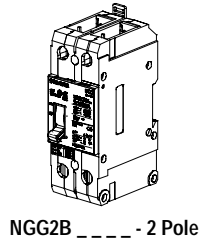

Installation Instructions

Pc. No. 806616A00 Rev. 0P

	⚠ Danger	⚠ Peligro	⚠ Danger
	Hazardous Voltage. Will cause death or serious injury.	Tensión peligrosa. Puede causar la muerte o lesiones graves.	Tension dangereuse. Danger de mort ou risque de blessures graves.
	Turn off and lock out all power supplying this device before working on this device. Replace all covers before power supplying this device is turned on.	Desenergice totalmente antes de instalar o darle servicio. Reemplace todas las barreras y cubiertas antes de energizar el interruptor.	Couper l'alimentation de l'appareil et barrer avant de travailler. Remplacez tous les couverts avant que l'approvisionnement de pouvoir soit alimenté.

For Use With:

PARTS INCLUDED IN GG0121SN

PARTS INCLUDED IN GG0121FN

PARTS INCLUDED IN GG0123RN

Danger

Hazardous Voltage.
Will cause death or serious injury.

Turn off and lock out all power supplying this device before working on this device.
Replace all covers before power supplying this device is turned on.