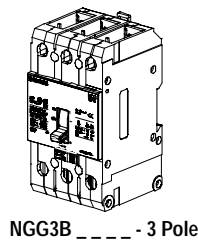

Installation Instructions

Pc. No. 806616A00 Rev. 0P

	⚠ Danger	⚠ Peligro	⚠ Danger
	Hazardous Voltage. Will cause death or serious injury.	Tensión peligrosa. Puede causar la muerte o lesiones graves.	Tension dangereuse. Danger de mort ou risque de blessures graves.
	Turn off and lock out all power supplying this device before working on this device. Replace all covers before power supplying this device is turned on.	Desenergice totalmente antes de instalar o darle servicio. Reemplace todas las barreras y cubiertas antes de energizar el interruptor.	Couper l'alimentation de l'appareil et barrer avant de travailler. Remplacez tous les couverts avant que l'approvisionnement de pouvoir soit alimenté.

For Use With:

PARTS INCLUDED IN GG0121SN

PARTS INCLUDED IN GG0121FN

PARTS INCLUDED IN GG0123RN

Danger

Hazardous Voltage.
Will cause death or serious injury.

Turn off and lock out all power supplying this device before working on this device.
Replace all covers before power supplying this device is turned on.